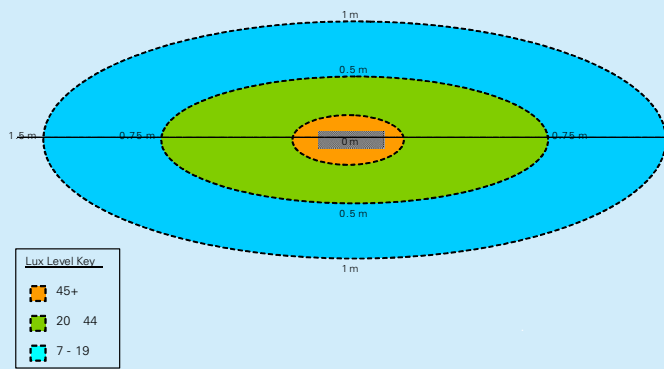

Lux Test

Test Conditions

ZLEDSL3W2WT01-A @ 2m from the ground

Results recorded @1m from the ground

Data subject to change without prior notice

48 LED Luminaire

Applications:

Retail
Internal illumination
External illumination
Food and beverage
Bars and night clubs

Specification:

Model no.	ZLEDSL3W2WT01-A
Size	355 (L) x 75 (W) x 40 (D)
Power	3W
Weight	519g
Lifetime	>100,000 hours
Resistance level	IP67

The **48 LED Luminaire** from Zeta is totally waterproof and lightweight.

This LED based light has 48 5mm wide super bright LED's encapsulated in white potting. It has Mains or Solar power configuration and a 3W power consumption.

The prismatic polycarbonate diffuser gives very efficient light radiation and is totally waterproof (IP67).